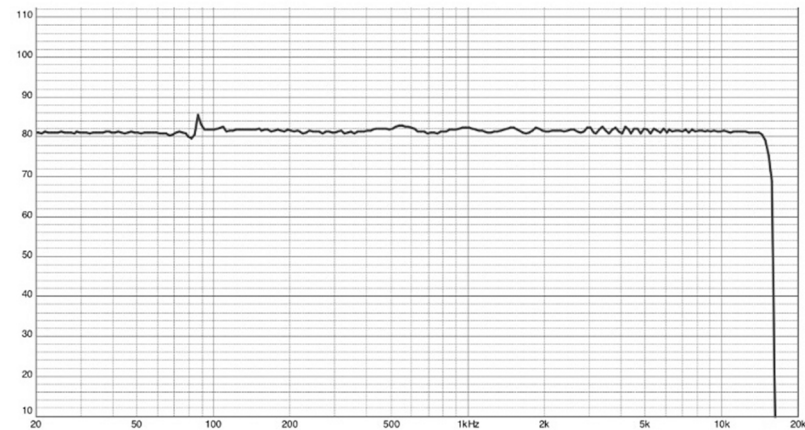

TD115 TEST REPORT

TD112 TEST REPORT

TD110 TEST REPORT

DYNA^{PRO}

PRO S 1200N
AS 15
TD 115
TD 112
TD 110
TD 108

WWW.DYNA-PRO.CO.UK
INFO@DYNA-PRO.CO.UK
INSTAGRAM:@DYNAPRO.AUDIO