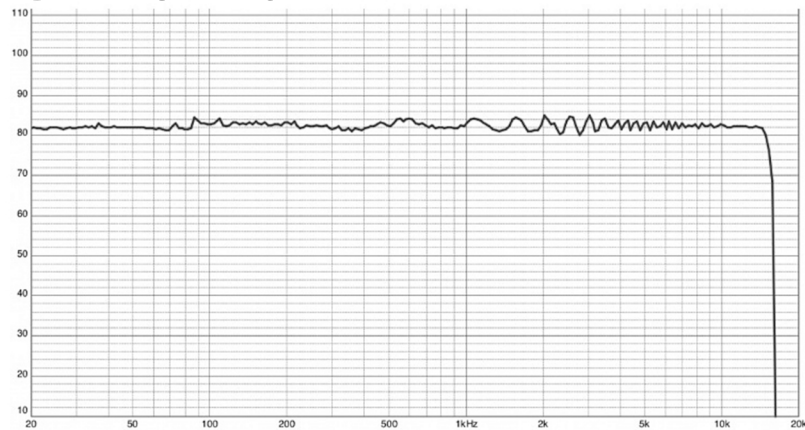

TD115 TEST REPORT

TD112 TEST REPORT

TD110 TEST REPORT

DYNA^{PRO}

PRO S 1200N
AS 15
TD 115
TD 112
TD 110
TD 108

WWW.DYNA-PRO.CO.UK
INFO@DYNA-PRO.CO.UK
INSTAGRAM:@DYNAPRO.AUDIO