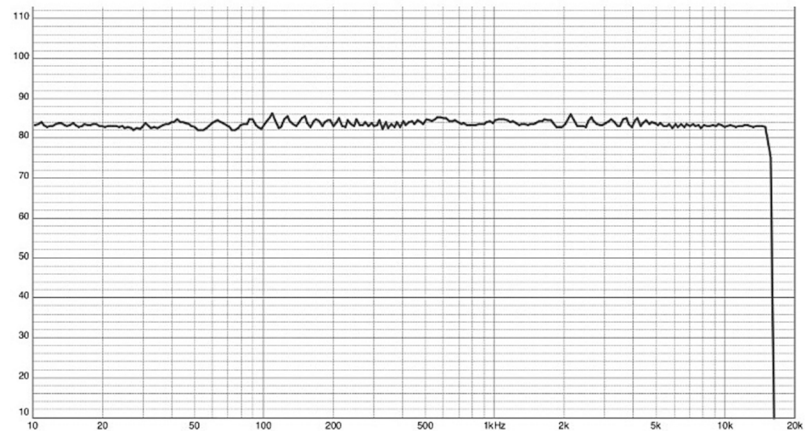

TD115 TEST REPORT

TD112 TEST REPORT

TD110 TEST REPORT

DYNA^{PRO}

PRO S 1200N
AS 15
TD 115
TD 112
TD 110
TD 108

WWW.DYNA-PRO.CO.UK
INFO@DYNA-PRO.CO.UK
INSTAGRAM:@DYNAPRO.AUDIO